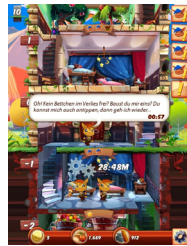

SHOWREEL BREAKDOWN

STAR TREK – THE BEGINNING OF THE END

fan film in development
Jürgen Kaiser Production
animation, rendering, compositing, fx

A LOST AND FOUND BOX OF HUMAN SENSATION

short film 2010
Dancing Squirrel
animation

A CUP OF TEA

short film in development
University Applied Sciences, Augsburg
directing, writing, modeling, texturing, rigging, animation, fx, etc.

SHOWREEL BREAKDOWN

A CUP OF TEA – CONTINUED

TOWERS & DUNGEONS

mobile game
Chimera Entertainment
management, modeling, rigging, character animation, fx

THE SETTLERS 7

PC game
Blue Byte; Ubisoft
additional character animation

NOBODY AND THE PRISONER OF BORING VILLAGE

PC game
University Applied Sciences, Augsburg
character design, modeling, texturing, character animation

SHOWREEL BREAKDOWN

THE SETTLERS 7 – CONTINUED

MISCELLANEOUS

11 second club
character animation

A CUP OF TEA – CONTINUED