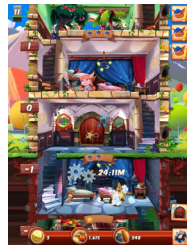

THE SETTLERS 7

PC game
Blue Byte; Ubisoft
additional character animation